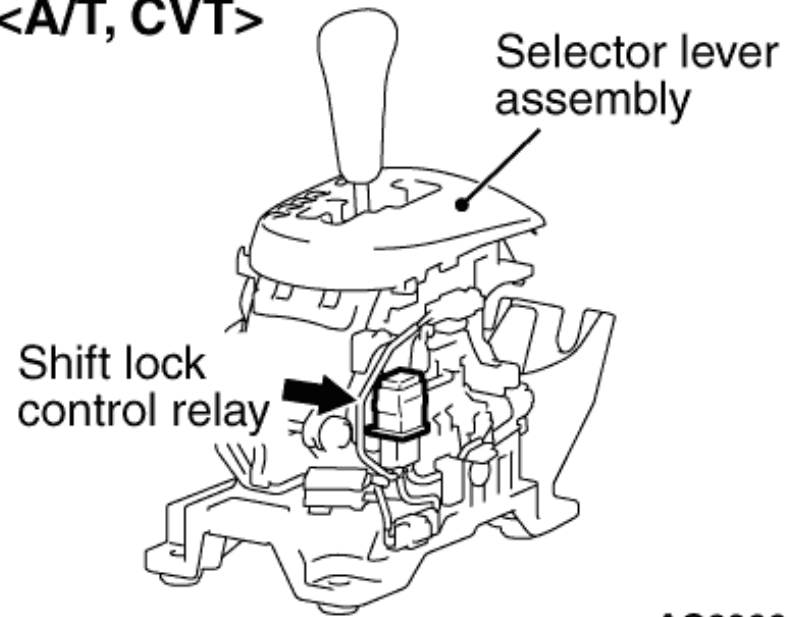

# RELAY

Name	Symbol	Name	Symbol
A/C compressor relay	A	Heated seat relay <LHD>	C
A/T control relay	A	Heated seat relay <RHD>	E
Blower relay	C	Horn relay	A
Condenser fan relay	A	Injector relay <4B1, 6B31>	A
CVT control relay	A	Intake air control flap relay <BSY>	A
Dead lock relay <RHD>	C	PTC heater relay 1 <BSY, 4HN>	A
Engine control relay <BSY, 4B1, 6B31>	A	PTC heater relay 2 <BSY, 4HN>	A
		PTC heater relay 3 <BSY, 4HN>	A
Engine control relay 1 <4HN>	A	Radiator fan relay	A
Engine control relay 2 <4HN>	A	Rear window defogger relay <LHD>	C
Fan control relay	A	Rear window defogger relay <RHD>	E
Foot lamp (incorporating timer relay)	G	Shift lock control relay <A/T, CVT>	F
Front fog lamp relay	A	Starter relay	A
Glow control relay <BSY>	A	Stop lamp relay	D
Glow plug relay <4HN>	B	Throttle valve control servo relay <4B1, 6B31>	A
Headlamp relay (HI)	A	Transmission oil cooler fan relay <TC-SST>	A
Headlamp relay (LO)	A	Wiper deicer relay <LHD>	A
Headlamp washer relay	A		

AC900267AB

AC602875AY

AC900356AD

**note** \*: also equipped at the right side.

**F****<A/T, CVT>****AC606631AG****G**

Foot lamp  
(incorporating  
timer relay)

**AC507503AI**