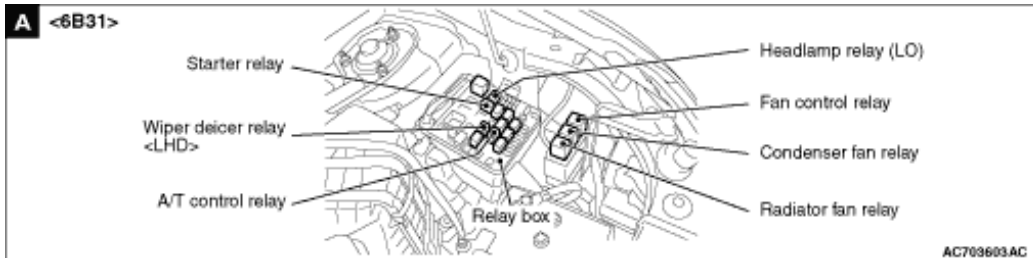

# RELAY

Name	Symbol	Name	Symbol
A/C compressor relay	A	Heated seat relay <LHD>	C
A/T control relay	A	Heated seat relay <RHD>	E
Blower relay	C	Horn relay	A
Condenser fan relay	A	Injector relay <4B1, 6B31>	A
CVT control relay	A	Intake air control flap relay <BSY>	A
Dead lock relay <RHD>	C	PTC heater relay 1 <BSY, 4HN>	A
Engine control relay <BSY, 4B1, 6B31>	A	PTC heater relay 2 <BSY, 4HN>	A
		PTC heater relay 3 <BSY, 4HN>	A
Engine control relay 1 <4HN>	A	Radiator fan relay	A
Engine control relay 2 <4HN>	A	Rear window defogger relay <LHD>	C
Fan control relay	A	Rear window defogger relay <RHD>	E
Foot lamp (incorporating timer relay)	G	Shift lock control relay <A/T, CVT>	F
Front fog lamp relay	A	Starter relay	A
Glow control relay <BSY>	A	Stop lamp relay	D
Glow plug relay <4HN>	B	Throttle valve control servo relay <4B1, 6B31>	A
Headlamp relay (HI)	A	Transmission oil cooler fan relay <TC-SST>	A
Headlamp relay (LO)	A	Wiper deicer relay <LHD>	A
Headlamp washer relay	A		

AC900267AB

AC602875AY

AC900356AD

**note** \*: also equipped at the right side.

**F****<A/T, CVT>****AC606631AG****G**

Foot lamp  
(incorporating  
timer relay)

**AC507503AI**