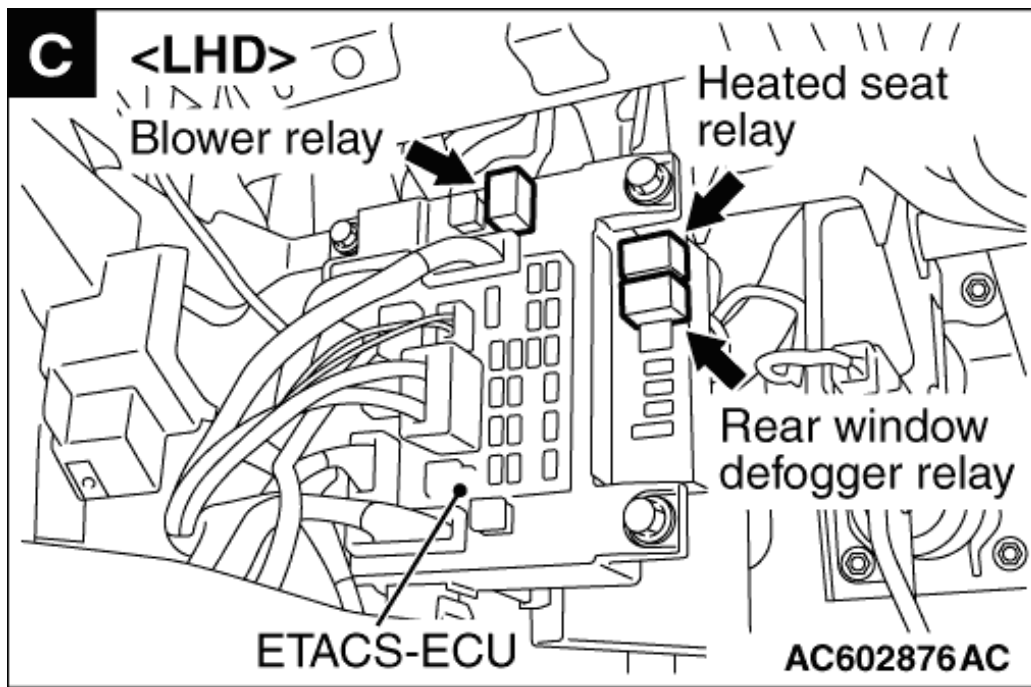

# RELAY

Name	Symbol	Name	Symbol
A/C compressor relay	A	Heated seat relay <LHD>	C
A/T control relay	A	Heated seat relay <RHD>	E
Blower relay	C	Horn relay	A
Condenser fan relay	A	Injector relay <4B1, 6B31>	A
CVT control relay	A	Intake air control flap relay <BSY>	A
Dead lock relay <RHD>	C	PTC heater relay 1 <BSY, 4HN>	A
Engine control relay <BSY, 4B1, 6B31>	A	PTC heater relay 2 <BSY, 4HN>	A
		PTC heater relay 3 <BSY, 4HN>	A
Engine control relay 1 <4HN>	A	Radiator fan relay	A
Engine control relay 2 <4HN>	A	Rear window defogger relay <LHD>	C
Fan control relay	A	Rear window defogger relay <RHD>	E
Foot lamp (incorporating timer relay)	G	Shift lock control relay <A/T, CVT>	F
Front fog lamp relay	A	Starter relay	A
Glow control relay <BSY>	A	Stop lamp relay	D
Glow plug relay <4HN>	B	Throttle valve control servo relay <4B1, 6B31>	A
Headlamp relay (HI)	A	Transmission oil cooler fan relay <TC-SST>	A
Headlamp relay (LO)	A	Wiper deicer relay <LHD>	A
Headlamp washer relay	A		

AC900267AB

AC602875AY

AC900356AD

**note** \*: also equipped at the right side.

**F****<A/T, CVT>****AC606631AG****G**

Foot lamp  
(incorporating  
timer relay)

**AC507503AI**