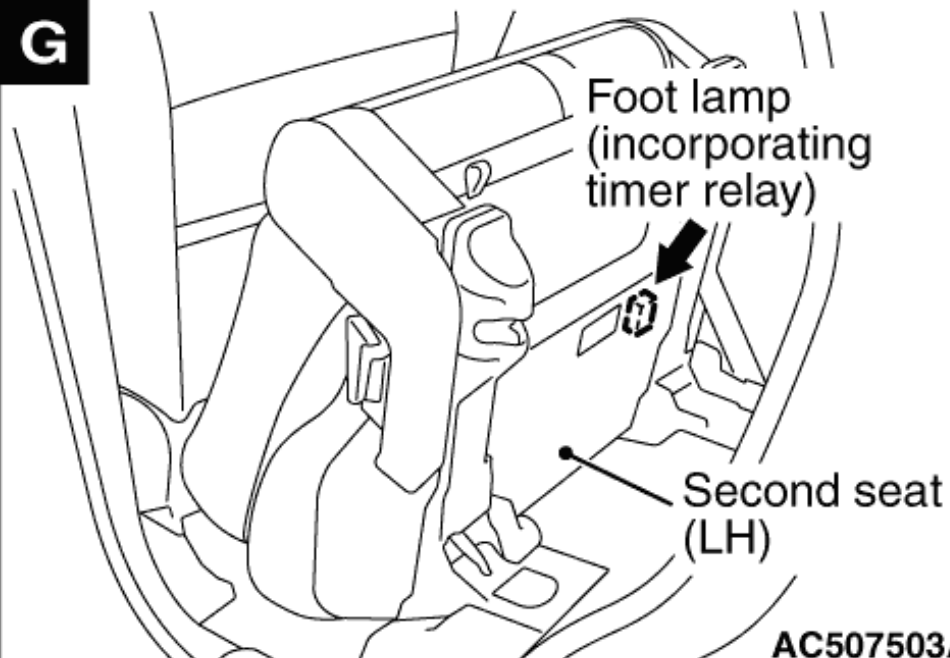

# RELAY

Name	Symbol	Name	Symbol
A/C compressor relay	A	Heated seat relay <LHD>	C
A/T control relay	A	Heated seat relay <RHD>	E
Blower relay	C	Horn relay	A
Condenser fan relay	A	Injector relay <4B1, 6B31>	A
CVT control relay	A	Intake air control flap relay <BSY>	A
Dead lock relay <RHD>	C	PTC heater relay 1 <BSY, 4HN>	A
Engine control relay <BSY, 4B1, 6B31>	A	PTC heater relay 2 <BSY, 4HN>	A
		PTC heater relay 3 <BSY, 4HN>	A
Engine control relay 1 <4HN>	A	Radiator fan relay	A
Engine control relay 2 <4HN>	A	Rear window defogger relay <LHD>	C
Fan control relay	A	Rear window defogger relay <RHD>	E
Foot lamp (incorporating timer relay)	G	Shift lock control relay <A/T, CVT>	F
Front fog lamp relay	A	Starter relay	A
Glow control relay <BSY>	A	Stop lamp relay	D
Glow plug relay <4HN>	B	Throttle valve control servo relay <4B1, 6B31>	A
Headlamp relay (HI)	A	Transmission oil cooler fan relay <TC-SST>	A
Headlamp relay (LO)	A	Wiper deicer relay <LHD>	A
Headlamp washer relay	A		

AC900267AB

AC602875AY

AC900356AD

**note** \*: also equipped at the right side.

**F****<A/T, CVT>****AC606631AG****G**

Foot lamp  
(incorporating  
timer relay)

**AC507503AI**