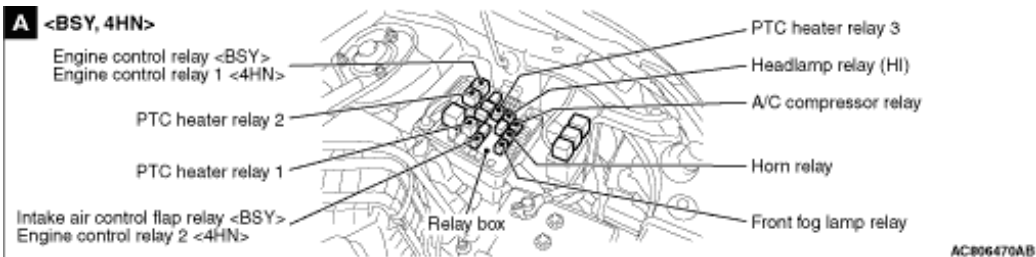

# RELAY

Name	Symbol	Name	Symbol
A/C compressor relay	A	Heated seat relay <LHD>	C
A/T control relay	A	Heated seat relay <RHD>	E
Blower relay	C	Horn relay	A
Condenser fan relay	A	Injector relay <4B1, 6B31>	A
CVT control relay	A	Intake air control flap relay <BSY>	A
Dead lock relay <RHD>	C	PTC heater relay 1 <BSY, 4HN>	A
Engine control relay <BSY, 4B1, 6B31>	A	PTC heater relay 2 <BSY, 4HN>	A
		PTC heater relay 3 <BSY, 4HN>	A
Engine control relay 1 <4HN>	A	Radiator fan relay	A
Engine control relay 2 <4HN>	A	Rear window defogger relay <LHD>	C
Fan control relay	A	Rear window defogger relay <RHD>	E
Foot lamp (incorporating timer relay)	G	Shift lock control relay <A/T, CVT>	F
Front fog lamp relay	A	Starter relay	A
Glow control relay <BSY>	A	Stop lamp relay	D
Glow plug relay <4HN>	B	Throttle valve control servo relay <4B1, 6B31>	A
Headlamp relay (HI)	A	Transmission oil cooler fan relay <TC-SST>	A
Headlamp relay (LO)	A	Wiper deicer relay <LHD>	A
Headlamp washer relay	A		

AC900267AB

AC602875AY

AC900356AD

**note** \*: also equipped at the right side.

**F****<A/T, CVT>****AC606631AG****G**

Foot lamp  
(incorporating  
timer relay)

**AC507503AI**