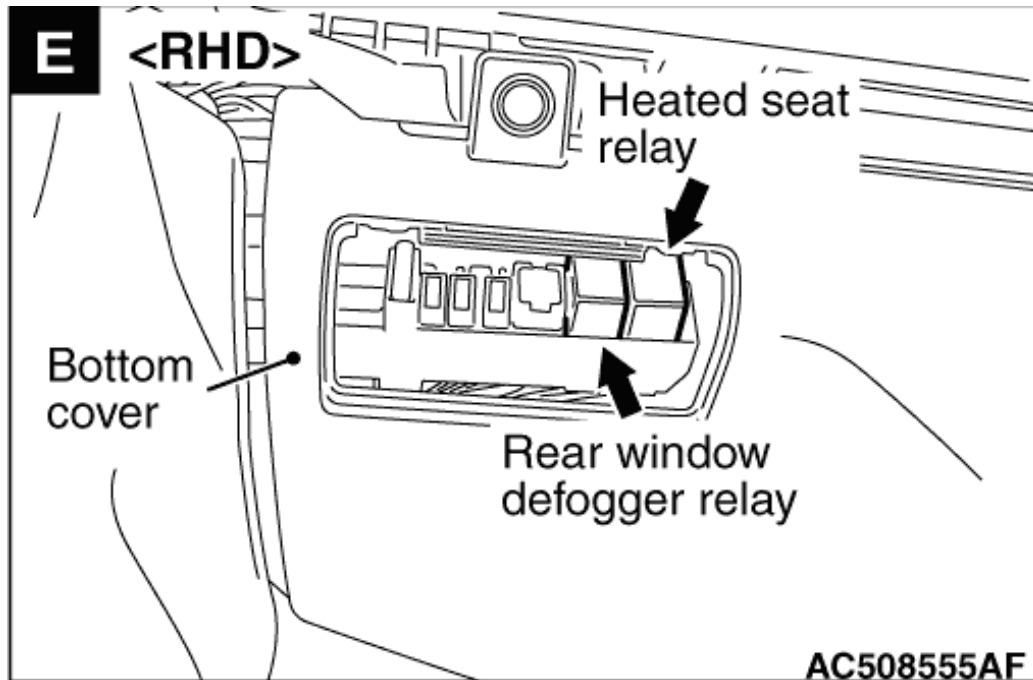

# RELAY

Name	Symbol	Name	Symbol
A/C compressor relay	A	Heated seat relay <LHD>	C
A/T control relay	A	Heated seat relay <RHD>	E
Blower relay	C	Horn relay	A
Condenser fan relay	A	Injector relay <4B1, 6B31>	A
CVT control relay	A	Intake air control flap relay <BSY>	A
Dead lock relay <RHD>	C	PTC heater relay 1 <BSY, 4HN>	A
Engine control relay <BSY, 4B1, 6B31>	A	PTC heater relay 2 <BSY, 4HN>	A
		PTC heater relay 3 <BSY, 4HN>	A
Engine control relay 1 <4HN>	A	Radiator fan relay	A
Engine control relay 2 <4HN>	A	Rear window defogger relay <LHD>	C
Fan control relay	A	Rear window defogger relay <RHD>	E
Foot lamp (incorporating timer relay)	G	Shift lock control relay <A/T, CVT>	F
Front fog lamp relay	A	Starter relay	A
Glow control relay <BSY>	A	Stop lamp relay	D
Glow plug relay <4HN>	B	Throttle valve control servo relay <4B1, 6B31>	A
Headlamp relay (HI)	A	Transmission oil cooler fan relay <TC-SST>	A
Headlamp relay (LO)	A	Wiper deicer relay <LHD>	A
Headlamp washer relay	A		

AC900267AB

AC602875AY

AC900356AD

**note** \*: also equipped at the right side.

**F****<A/T, CVT>****AC606631AG****G**

Foot lamp  
(incorporating  
timer relay)

**AC507503AI**