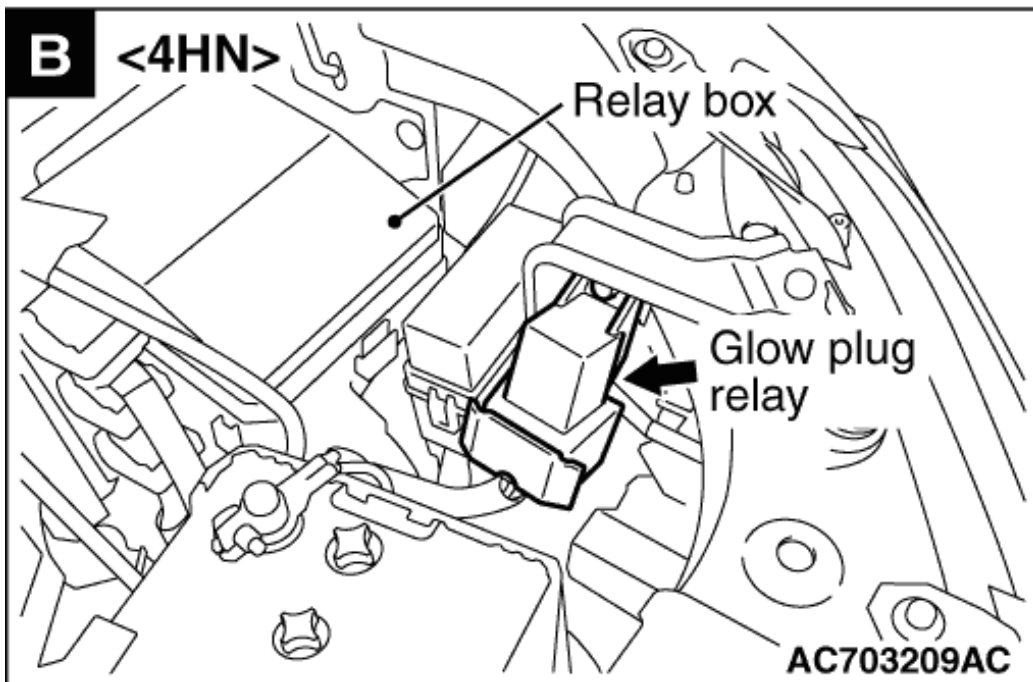

# RELAY

Name	Symbol	Name	Symbol
A/C compressor relay	A	Heated seat relay <LHD>	C
A/T control relay	A	Heated seat relay <RHD>	E
Blower relay	C	Horn relay	A
Condenser fan relay	A	Injector relay <4B1, 6B31>	A
CVT control relay	A	Intake air control flap relay <BSY>	A
Dead lock relay <RHD>	C	PTC heater relay 1 <BSY, 4HN>	A
Engine control relay <BSY, 4B1, 6B31>	A	PTC heater relay 2 <BSY, 4HN>	A
		PTC heater relay 3 <BSY, 4HN>	A
Engine control relay 1 <4HN>	A	Radiator fan relay	A
Engine control relay 2 <4HN>	A	Rear window defogger relay <LHD>	C
Fan control relay	A	Rear window defogger relay <RHD>	E
Foot lamp (incorporating timer relay)	G	Shift lock control relay <A/T, CVT>	F
Front fog lamp relay	A	Starter relay	A
Glow control relay <BSY>	A	Stop lamp relay	D
Glow plug relay <4HN>	B	Throttle valve control servo relay <4B1, 6B31>	A
Headlamp relay (HI)	A	Transmission oil cooler fan relay <TC-SST>	A
Headlamp relay (LO)	A	Wiper deicer relay <LHD>	A
Headlamp washer relay	A		

AC900267AB

AC602875AY

AC900356AD

**note** \*: also equipped at the right side.

**F****<A/T, CVT>****AC606631AG****G**

Foot lamp  
(incorporating  
timer relay)

**AC507503AI**