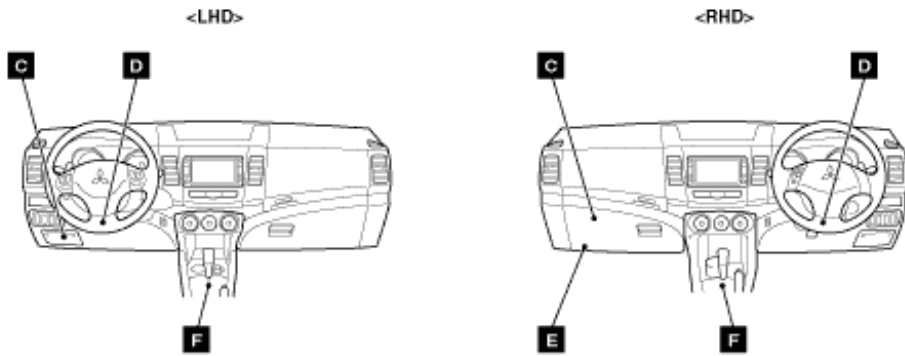

# RELAY

Name	Symbol	Name	Symbol
A/C compressor relay	A	Heated seat relay <LHD>	C
A/T control relay	A	Heated seat relay <RHD>	E
Blower relay	C	Horn relay	A
Condenser fan relay	A	Injector relay <4B1, 6B31>	A
CVT control relay	A	Intake air control flap relay <BSY>	A
Dead lock relay <RHD>	C	PTC heater relay 1 <BSY, 4HN>	A
Engine control relay <BSY, 4B1, 6B31>	A	PTC heater relay 2 <BSY, 4HN>	A
		PTC heater relay 3 <BSY, 4HN>	A
Engine control relay 1 <4HN>	A	Radiator fan relay	A
Engine control relay 2 <4HN>	A	Rear window defogger relay <LHD>	C
Fan control relay	A	Rear window defogger relay <RHD>	E
Foot lamp (incorporating timer relay)	G	Shift lock control relay <A/T, CVT>	F
Front fog lamp relay	A	Starter relay	A
Glow control relay <BSY>	A	Stop lamp relay	D
Glow plug relay <4HN>	B	Throttle valve control servo relay <4B1, 6B31>	A
Headlamp relay (HI)	A	Transmission oil cooler fan relay <TC-SST>	A
Headlamp relay (LO)	A	Wiper deicer relay <LHD>	A
Headlamp washer relay	A		

AC900267AB

AC602875AY

AC900356AD

**note** \*: also equipped at the right side.

**F****<A/T, CVT>****AC606631AG****G**

Foot lamp  
(incorporating  
timer relay)

**AC507503AI**