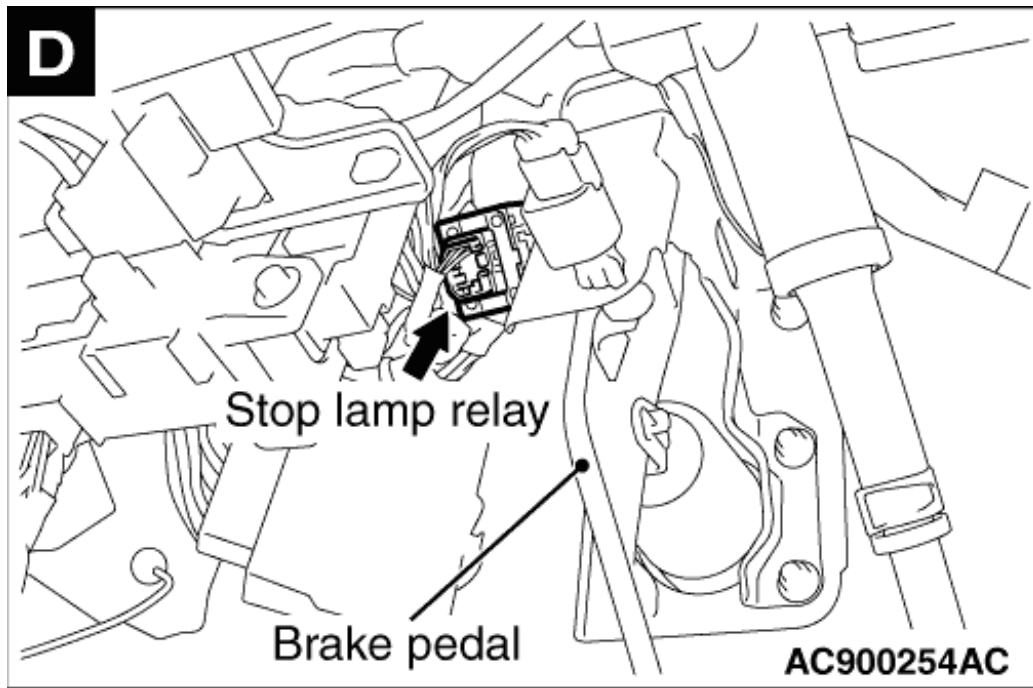

# RELAY

Name	Symbol	Name	Symbol
A/C compressor relay	A	Heated seat relay <LHD>	C
A/T control relay	A	Heated seat relay <RHD>	E
Blower relay	C	Horn relay	A
Condenser fan relay	A	Injector relay <4B1, 6B31>	A
CVT control relay	A	Intake air control flap relay <BSY>	A
Dead lock relay <RHD>	C	PTC heater relay 1 <BSY, 4HN>	A
Engine control relay <BSY, 4B1, 6B31>	A	PTC heater relay 2 <BSY, 4HN>	A
		PTC heater relay 3 <BSY, 4HN>	A
Engine control relay 1 <4HN>	A	Radiator fan relay	A
Engine control relay 2 <4HN>	A	Rear window defogger relay <LHD>	C
Fan control relay	A	Rear window defogger relay <RHD>	E
Foot lamp (incorporating timer relay)	G	Shift lock control relay <A/T, CVT>	F
Front fog lamp relay	A	Starter relay	A
Glow control relay <BSY>	A	Stop lamp relay	D
Glow plug relay <4HN>	B	Throttle valve control servo relay <4B1, 6B31>	A
Headlamp relay (HI)	A	Transmission oil cooler fan relay <TC-SST>	A
Headlamp relay (LO)	A	Wiper deicer relay <LHD>	A
Headlamp washer relay	A		

AC900267AB

AC602875AY

AC900356AD

**note** \*: also equipped at the right side.

**F****<A/T, CVT>****AC606631AG****G**

Foot lamp  
(incorporating  
timer relay)

**AC507503AI**