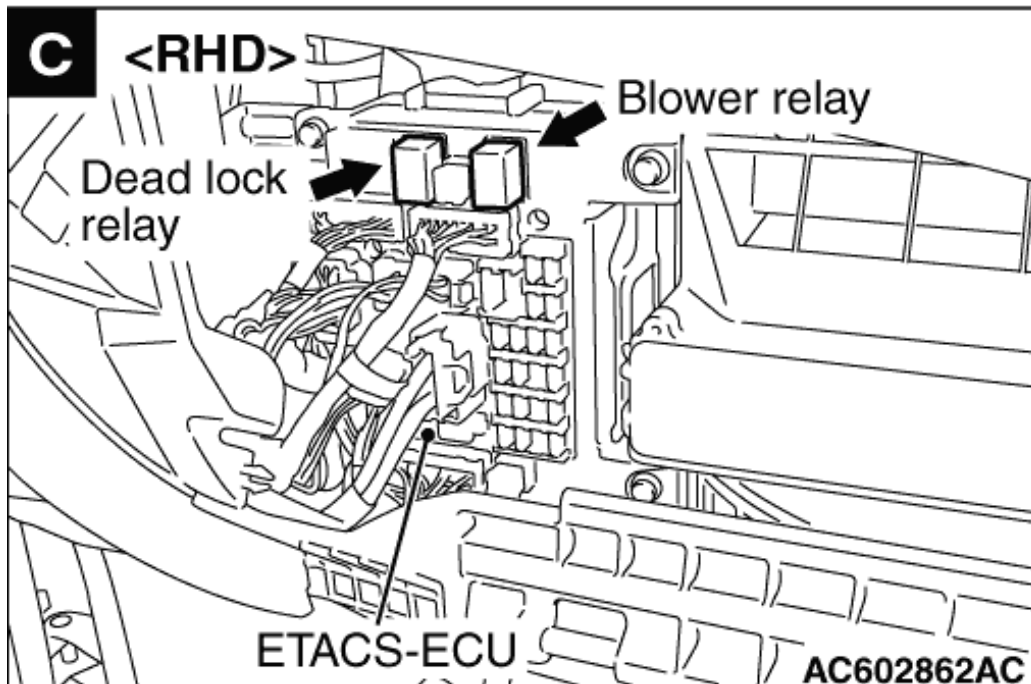

# RELAY

Name	Symbol	Name	Symbol
A/C compressor relay	A	Heated seat relay <LHD>	C
A/T control relay	A	Heated seat relay <RHD>	E
Blower relay	C	Horn relay	A
Condenser fan relay	A	Injector relay <4B1, 6B31>	A
CVT control relay	A	Intake air control flap relay <BSY>	A
Dead lock relay <RHD>	C	PTC heater relay 1 <BSY, 4HN>	A
Engine control relay <BSY, 4B1, 6B31>	A	PTC heater relay 2 <BSY, 4HN>	A
		PTC heater relay 3 <BSY, 4HN>	A
Engine control relay 1 <4HN>	A	Radiator fan relay	A
Engine control relay 2 <4HN>	A	Rear window defogger relay <LHD>	C
Fan control relay	A	Rear window defogger relay <RHD>	E
Foot lamp (incorporating timer relay)	G	Shift lock control relay <A/T, CVT>	F
Front fog lamp relay	A	Starter relay	A
Glow control relay <BSY>	A	Stop lamp relay	D
Glow plug relay <4HN>	B	Throttle valve control servo relay <4B1, 6B31>	A
Headlamp relay (HI)	A	Transmission oil cooler fan relay <TC-SST>	A
Headlamp relay (LO)	A	Wiper deicer relay <LHD>	A
Headlamp washer relay	A		

AC900267AB

AC602875AY

AC900356AD

**note** \*: also equipped at the right side.

**F****<A/T, CVT>****AC606631AG****G**

Foot lamp  
(incorporating  
timer relay)

**AC507503AI**