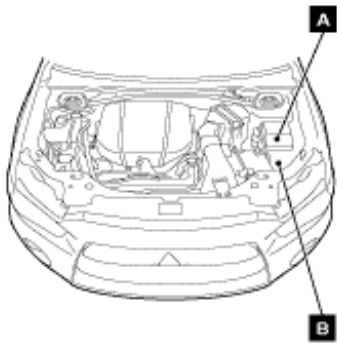

# RELAY

Name	Symbol	Name	Symbol
A/C compressor relay	A	Heated seat relay <LHD>	C
A/T control relay	A	Heated seat relay <RHD>	E
Blower relay	C	Horn relay	A
Condenser fan relay	A	Injector relay <4B1, 6B31>	A
CVT control relay	A	Intake air control flap relay <BSY>	A
Dead lock relay <RHD>	C	PTC heater relay 1 <BSY, 4HN>	A
Engine control relay <BSY, 4B1, 6B31>	A	PTC heater relay 2 <BSY, 4HN>	A
		PTC heater relay 3 <BSY, 4HN>	A
Engine control relay 1 <4HN>	A	Radiator fan relay	A
Engine control relay 2 <4HN>	A	Rear window defogger relay <LHD>	C
Fan control relay	A	Rear window defogger relay <RHD>	E
Foot lamp (incorporating timer relay)	G	Shift lock control relay <A/T, CVT>	F
Front fog lamp relay	A	Starter relay	A
Glow control relay <BSY>	A	Stop lamp relay	D
Glow plug relay <4HN>	B	Throttle valve control servo relay <4B1, 6B31>	A
Headlamp relay (HI)	A	Transmission oil cooler fan relay <TC-SST>	A
Headlamp relay (LO)	A	Wiper deicer relay <LHD>	A
Headlamp washer relay	A		