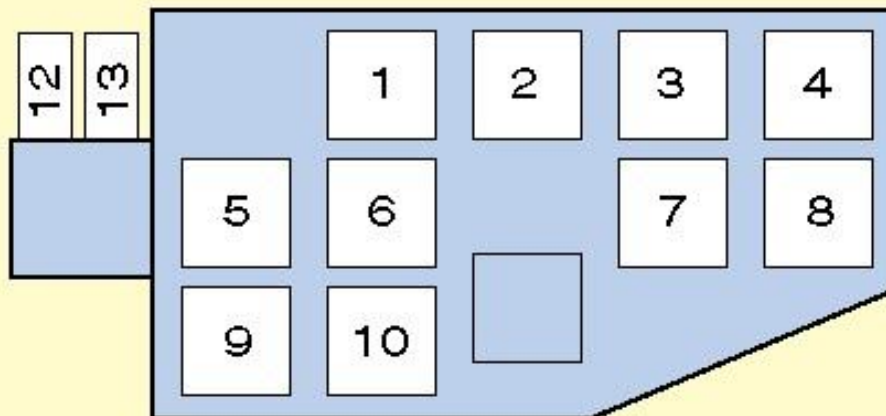

Telephone:
Fax:
VAT Registration No.:

1	-
2	Rear electric window cut-off relay
3	Indicator relay
4	Electric window relay - rear
5	Heater blower relay
6	-
7	Heated rear window timer relay
8	Engine running circuits relay
9	Windscreen wiper intermittent relay
10	Electric window relay - front/sunroof motor relay
12	Rain sensor relay (speed control)
13	Rain sensor relay

Fascia 2

AD24008